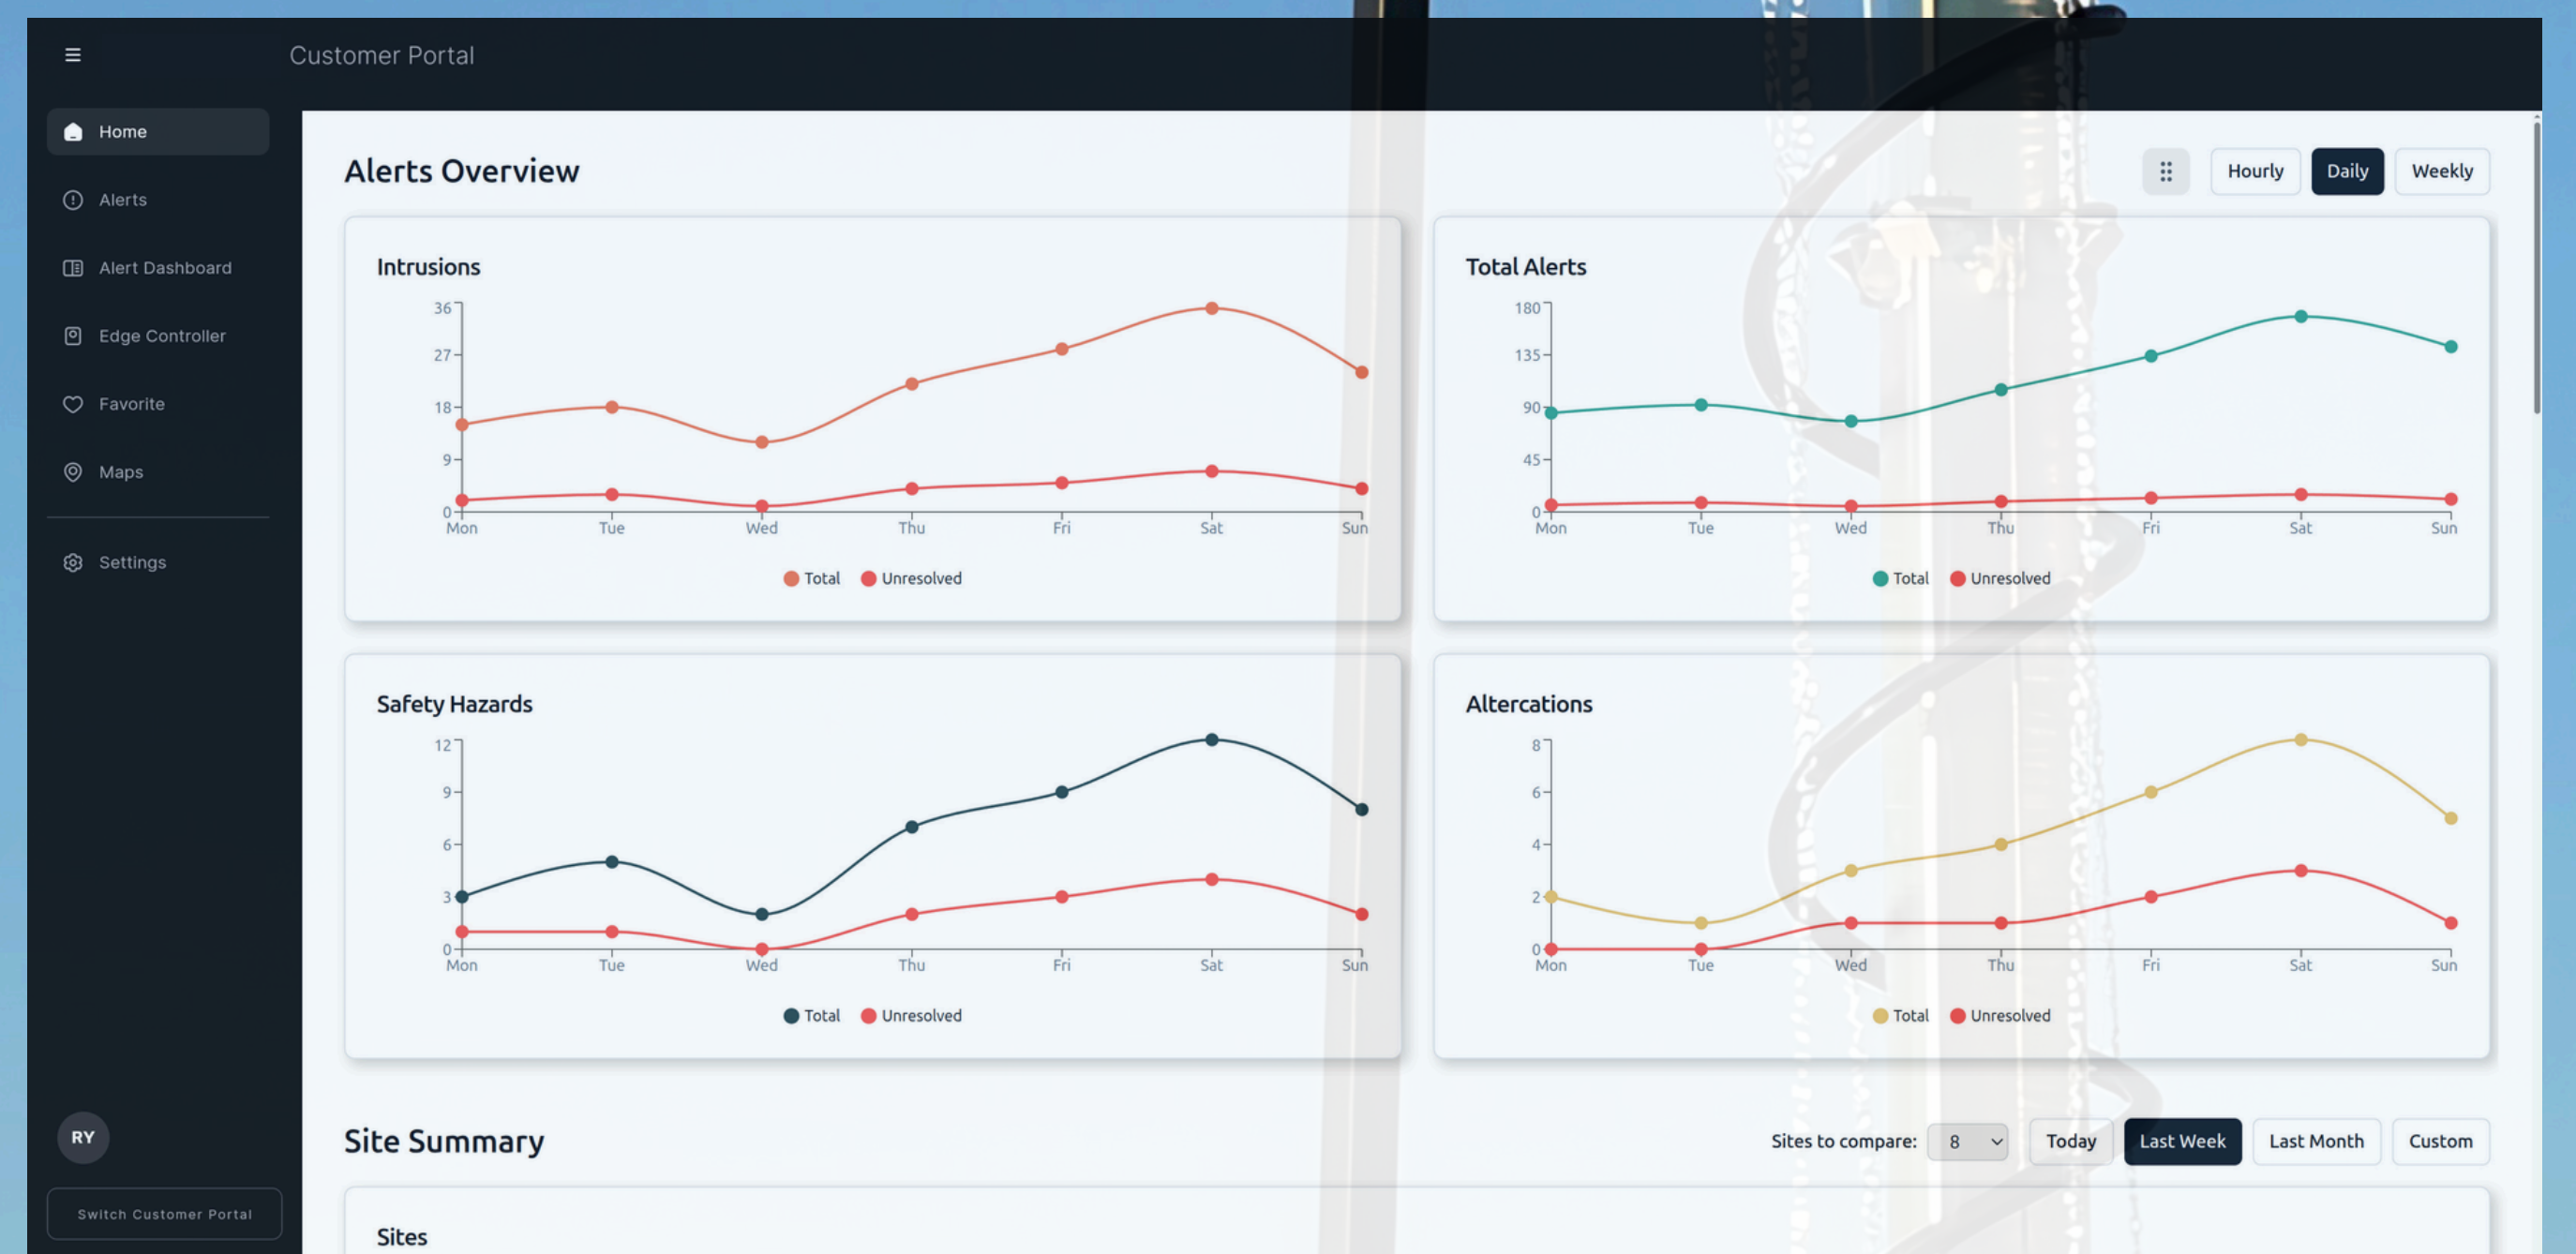

Solar Battery Health Management

AI Crowd/Loitering Detection

Interactive Map Overview

AI Detection Zone

Tailored Fit Dashboard

AI CAPABILITIES

People
Facial Recognition

People
Clothing Recognition

Vehicle
MAKE, COLOR, BODY STYLE

Vehicle
License Plate Recognition

APPLICATIONS

Parking lot Security

Traffic Monitoring

Sports and Community Events

Drayage and Intermodal Facilities

Airport Security

Access Control

Port and Harbor Security

Construction Site Security

Utilities and Critical Infrastructure

Loitering Enforcement

Street Takeover Enforcement

Warehouse Security

FACTORIES IN LOS ANGELES, SAN JOSE, LAS VEGAS, DALLAS, AND CLEVELAND FOR NATIONWIDE DEPLOYMENT AND SERVICE