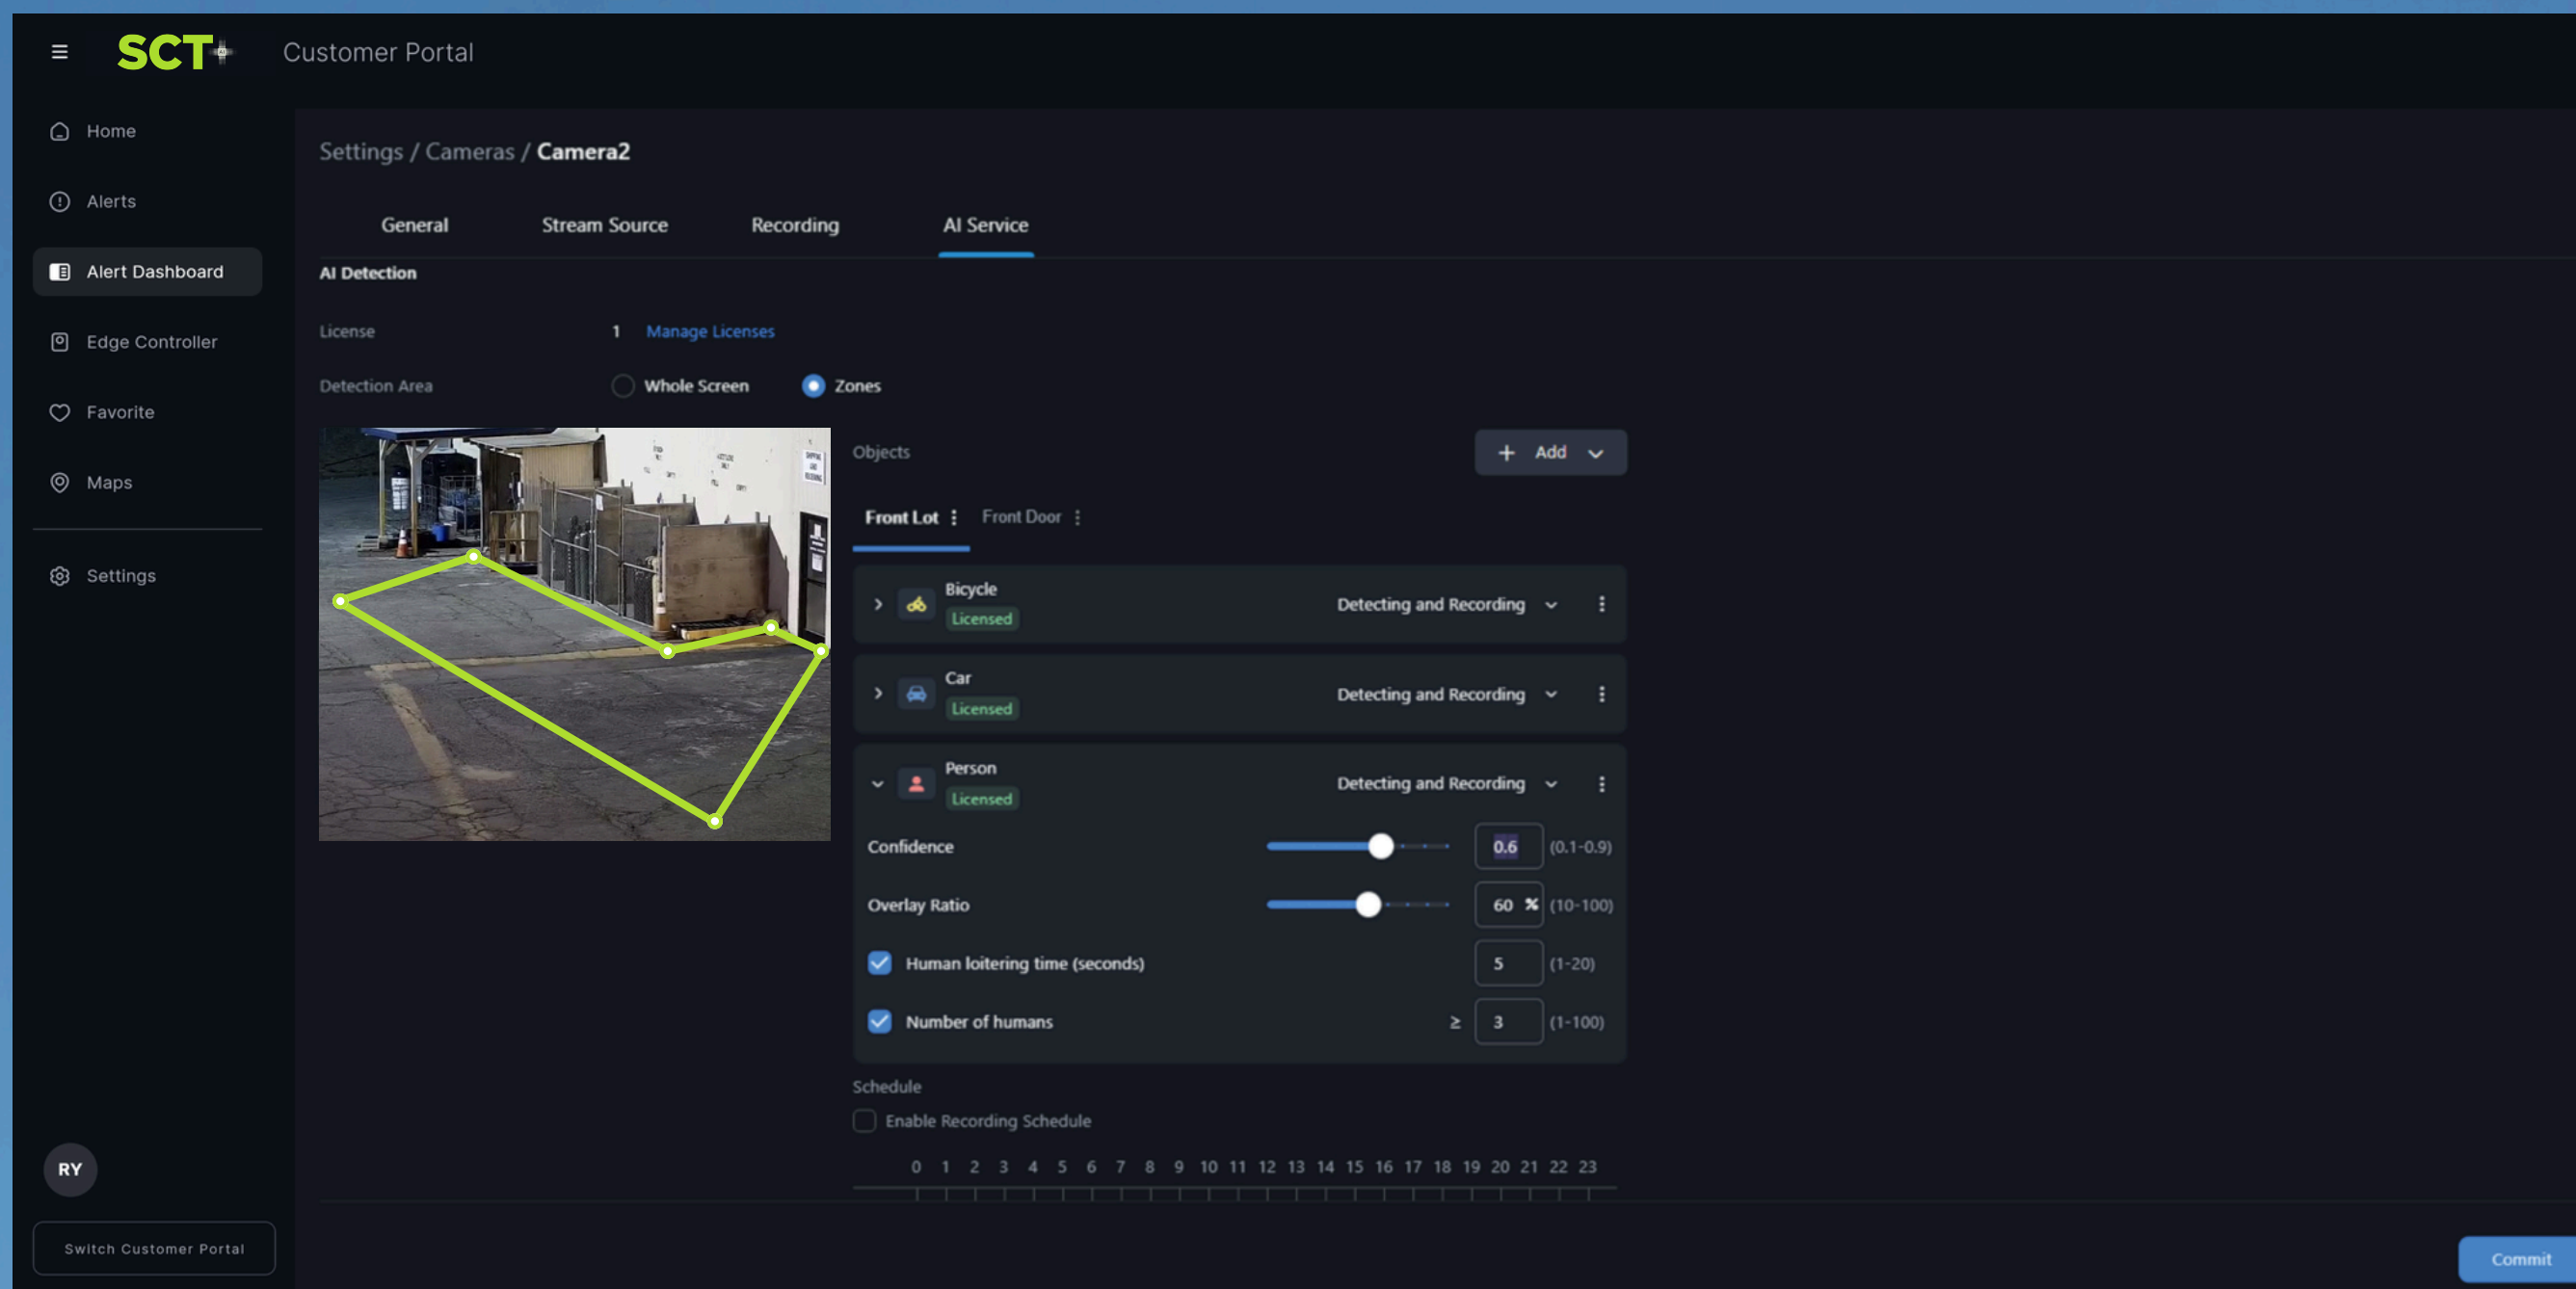

SCT+ AI

**MONITOR
ALERT
PROTECT**

— with Intelligent and Cost-Effective

Solar AI Camera Trailer

100% Powered by Solar

TRUSTED BY WORLD-LEADING INSTITUTIONS
AND MANY MORE!

SOFTWARE FEATURES

Alert operation Integrated with Response Ready

Solar Battery Health Management

AI Crowd/Loitering Detection

Interactive Map Overview

AI Detection Zone

Tailored Fit Dashboard

AI CAPABILITIES

People
Facial Recognition

People
Clothing Recognition

Vehicle
MAKE, COLOR, BODY STYLE

Vehicle
License Plate Recognition

APPLICATIONS

Parking lot Security

Traffic Monitoring

Sports and Community Events

Drayage and Intermodal Facilities

Airport Security

Access Control

Port and Harbor Security

Construction Site Security

Utilities and Critical Infrastructure

Loitering Enforcement

Street Takeover Enforcement

Warehouse Security

FACTORIES IN LOS ANGELES, SAN JOSE, LAS VEGAS, DALLAS, AND CLEVELAND FOR NATIONWIDE DEPLOYMENT AND SERVICE