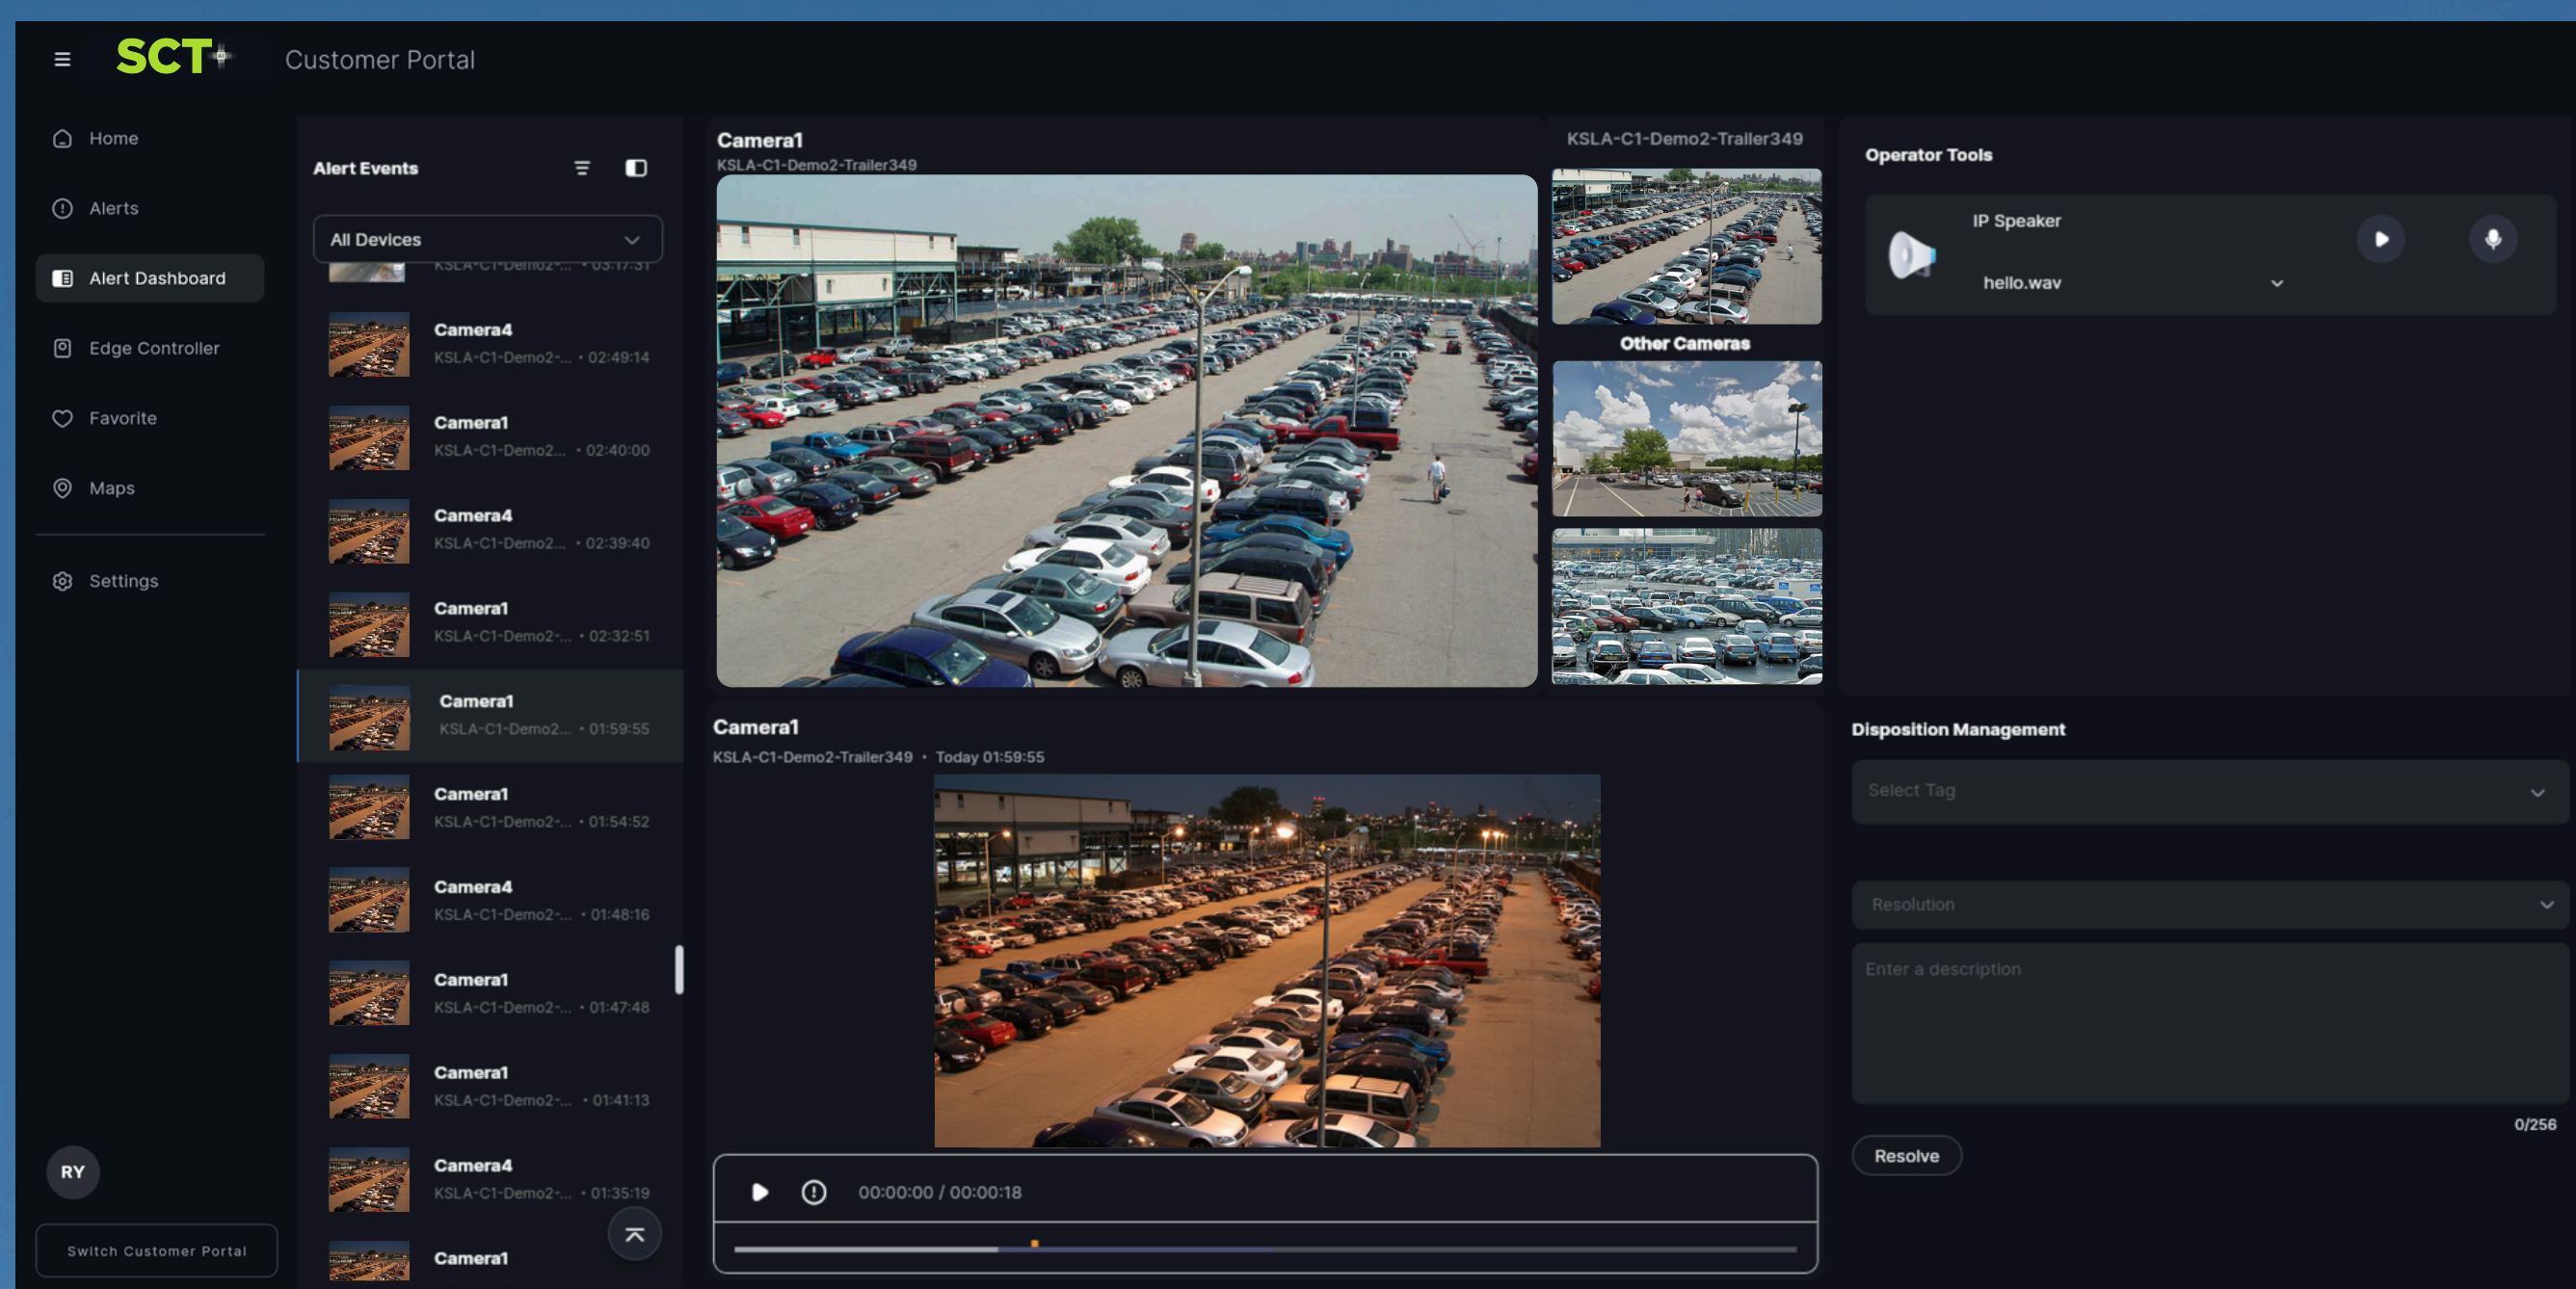

SCT+ AI

**MONITOR
ALERT
PROTECT**

— with Intelligent and Cost-Effective

Solar AI Camera Trailer

100% Powered by Solar

TRUSTED BY WORLD-LEADING INSTITUTIONS
AND MANY MORE!

SOFTWARE FEATURES

Alert operation Integrated with Response Ready

Solar Battery Health Management

AI Crowd/Loitering Detection

Interactive Map Overview

AI Detection Zone

Tailored Fit Dashboard

AI CAPABILITIES

People
Facial Recognition

People
Clothing Recognition

Vehicle
MAKE, COLOR, BODY STYLE

Vehicle
License Plate Recognition

APPLICATIONS

Parking lot Security

Traffic Monitoring

Sports and Community Events

Drayage and Intermodal Facilities

Airport Security

Access Control

Port and Harbor Security

Construction Site Security

Utilities and Critical Infrastructure

Loitering Enforcement

Street Takeover Enforcement

Warehouse Security

FACTORIES IN LOS ANGELES, SAN JOSE, LAS VEGAS, DALLAS, AND CLEVELAND FOR NATIONWIDE DEPLOYMENT AND SERVICE