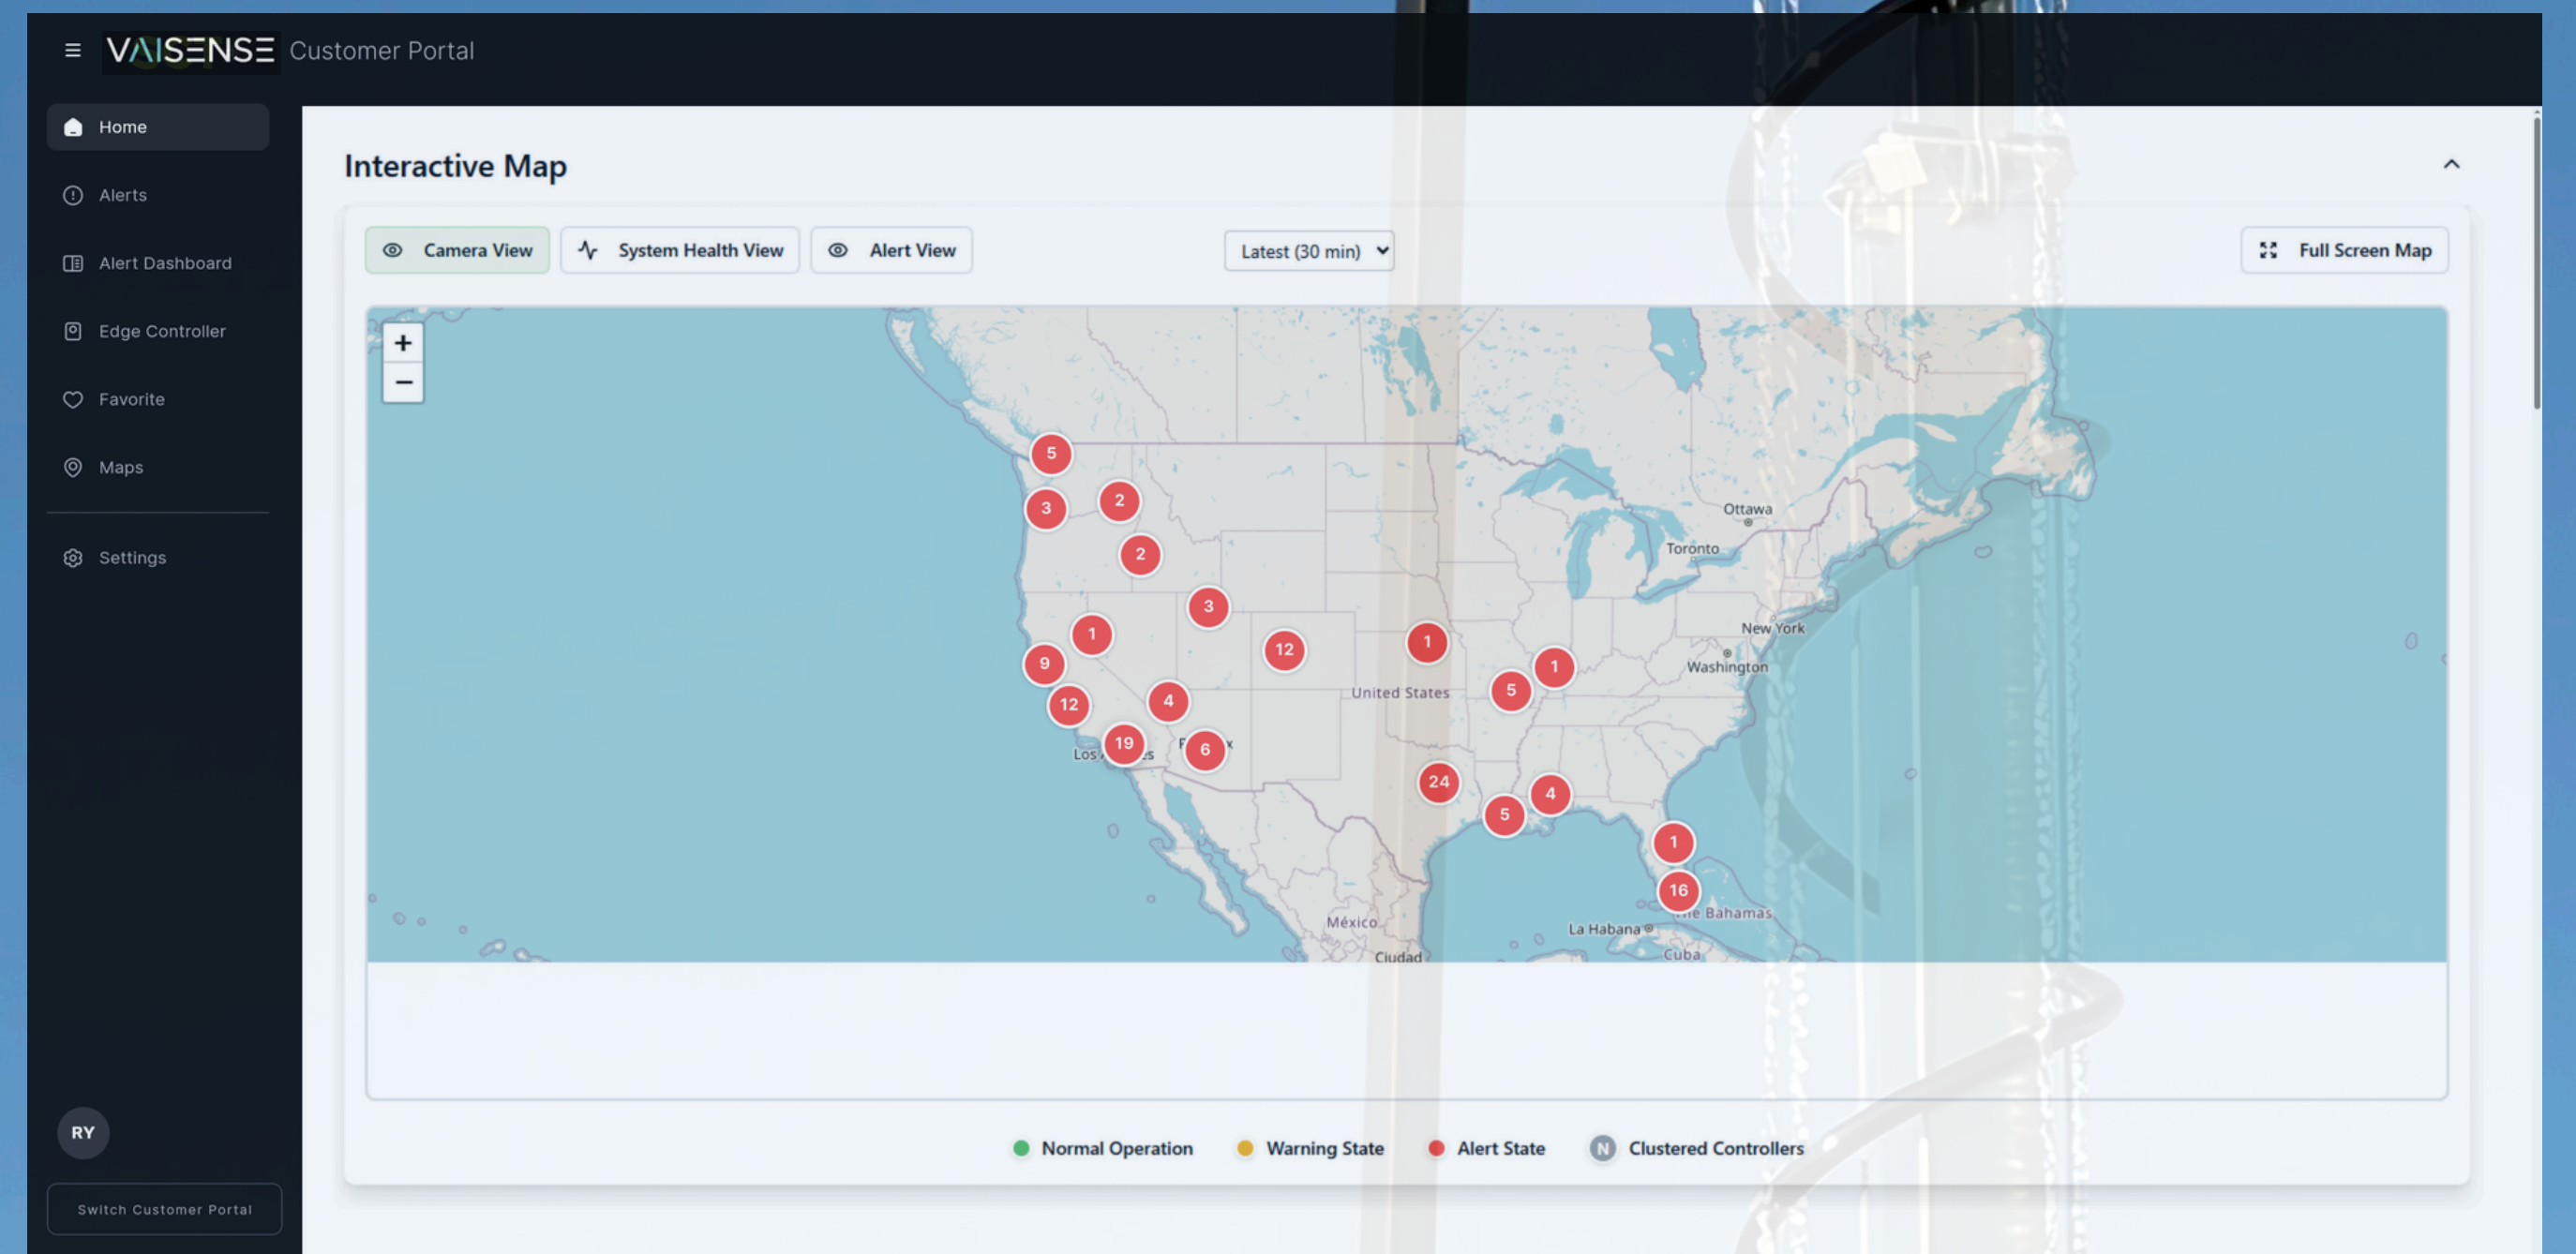

SCT+ AI

**MONITOR
ALERT
PROTECT**

— with Intelligent and Cost-Effective

Solar AI Camera Trailer

100% Powered by Solar

TRUSTED BY WORLD-LEADING INSTITUTIONS
AND MANY MORE!

SOFTWARE FEATURES

Alert operation Integrated with Response Ready

Solar Battery Health Management

AI Crowd/Loitering Detection

Interactive Map Overview

AI Detection Zone

Tailored Fit Dashboard

AI CAPABILITIES

People
Facial Recognition

People
Clothing Recognition

Vehicle
MAKE, COLOR, BODY STYLE

Vehicle
License Plate Recognition

APPLICATIONS

Parking lot Security

Traffic Monitoring

Sports and Community Events

Drayage and Intermodal Facilities

Airport Security

Access Control

Port and Harbor Security

Construction Site Security

Utilities and Critical Infrastructure

Loitering Enforcement

Street Takeover Enforcement

Warehouse Security

FACTORIES IN LOS ANGELES, SAN JOSE, LAS VEGAS, DALLAS, AND CLEVELAND FOR NATIONWIDE DEPLOYMENT AND SERVICE