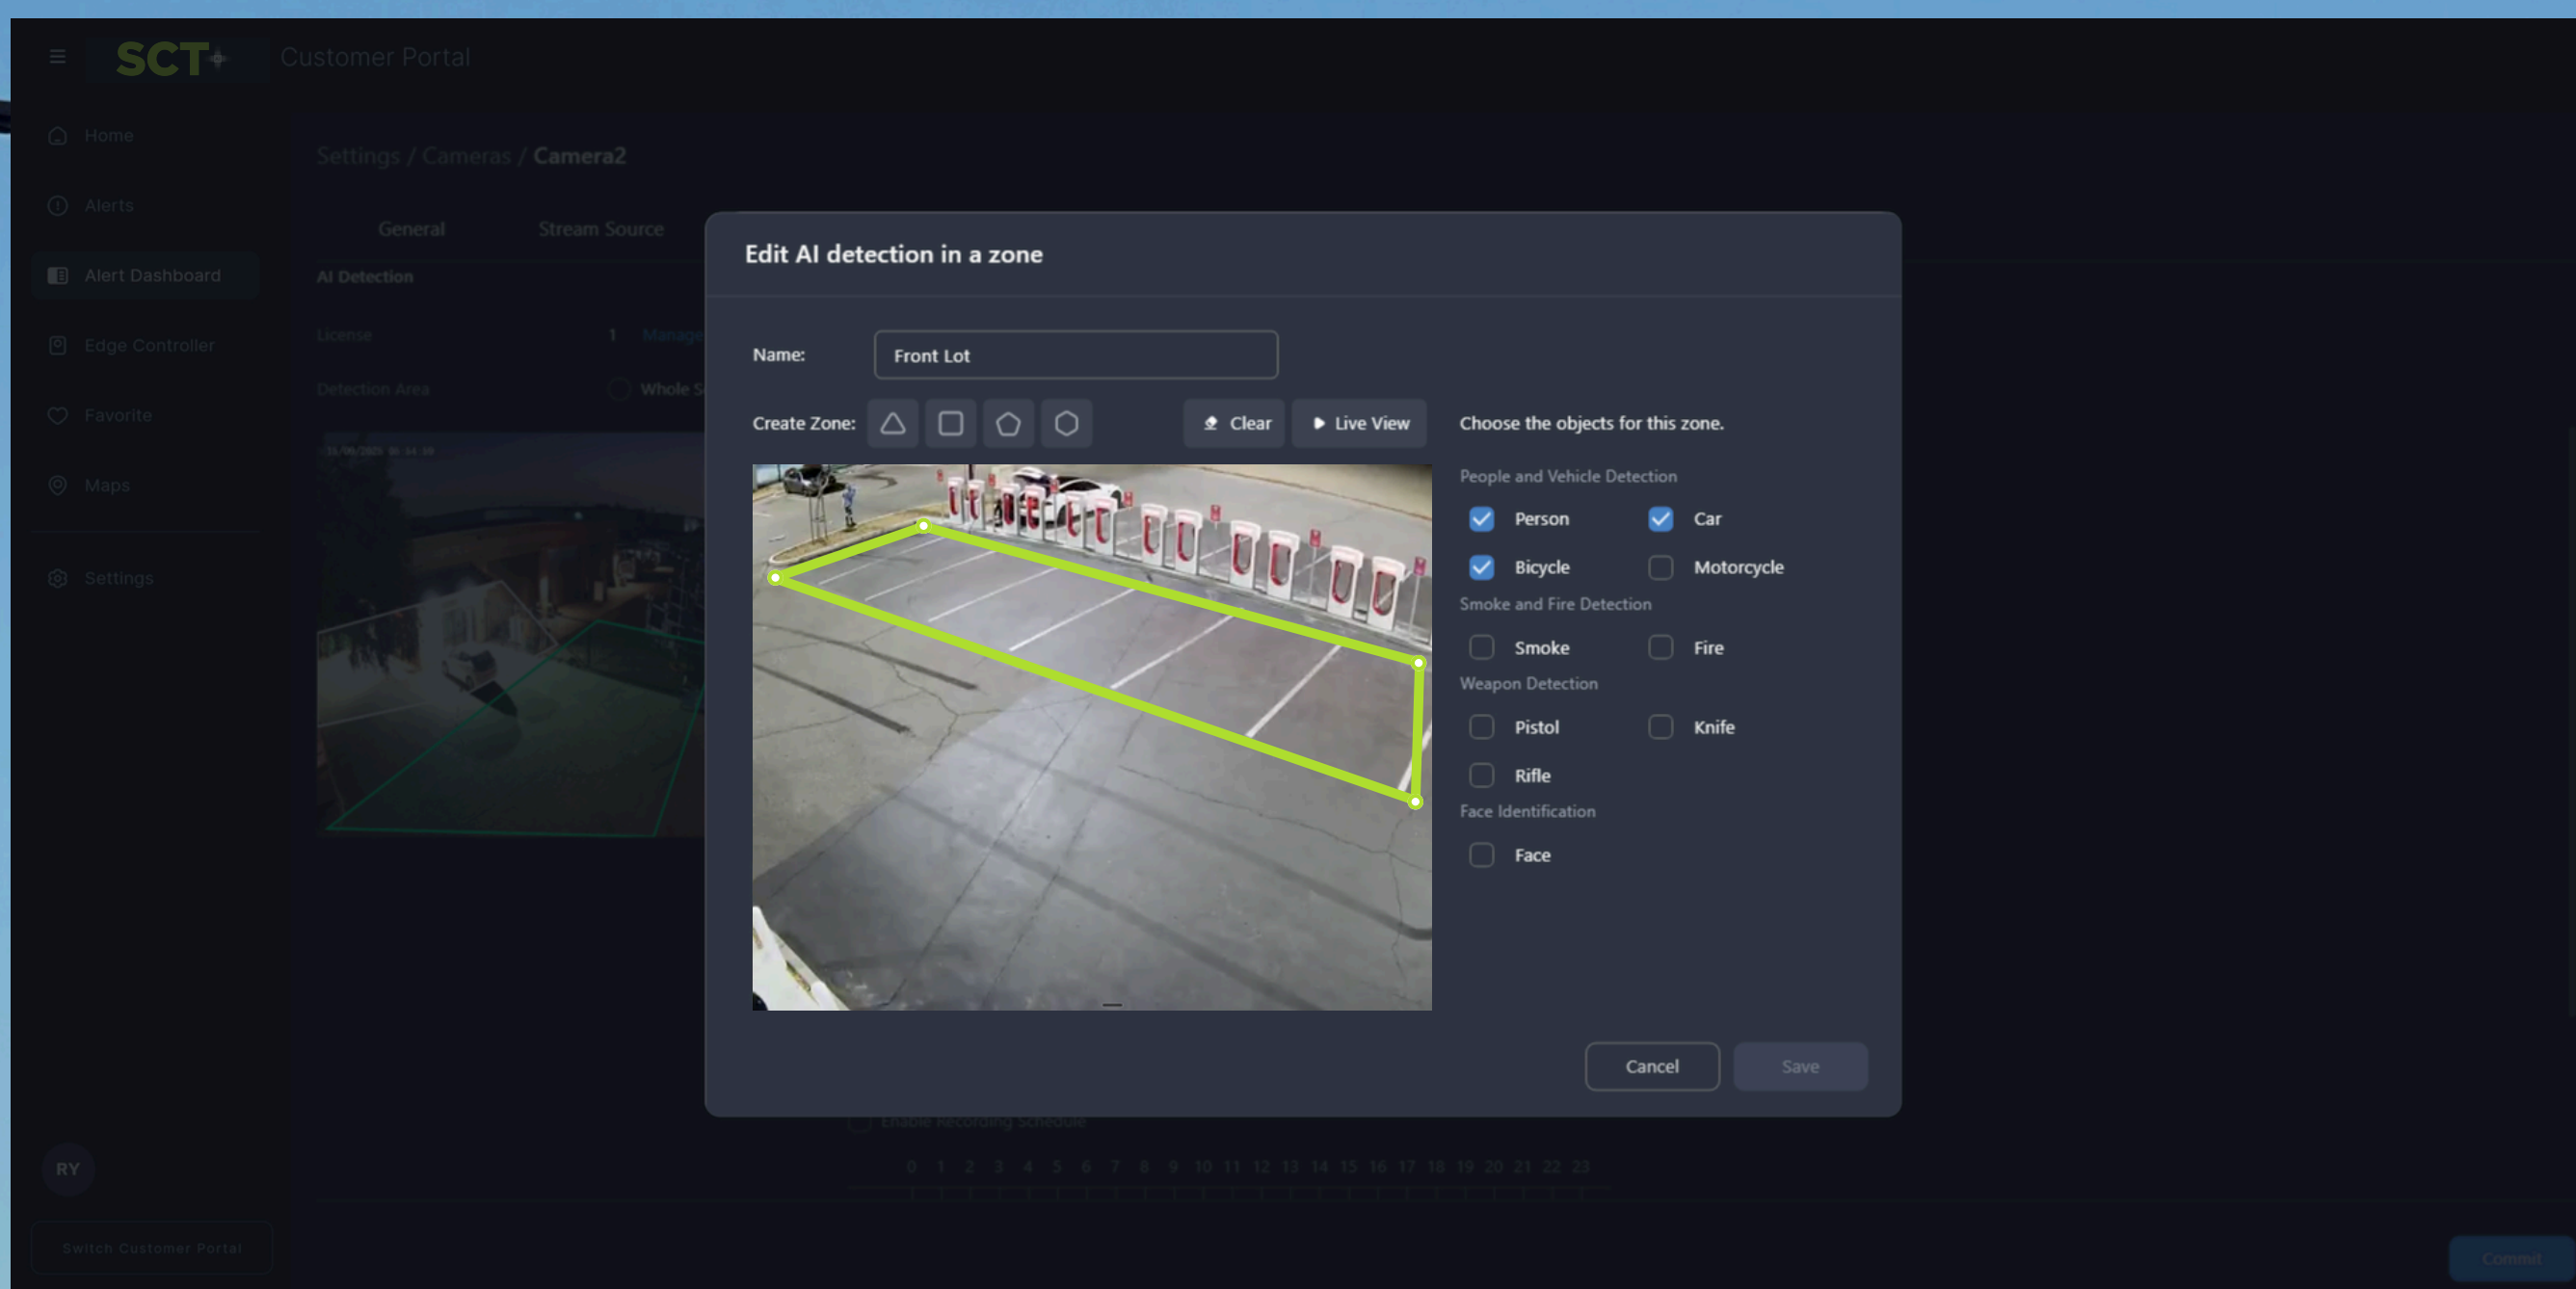

SCT+ AI

**MONITOR
ALERT
PROTECT**

— with Intelligent and Cost-Effective

Solar AI Camera Trailer

100% Powered by Solar

TRUSTED BY WORLD-LEADING INSTITUTIONS
AND MANY MORE!

SOFTWARE FEATURES

Alert operation Integrated with Response Ready

Solar Battery Health Management

AI Crowd/Loitering Detection

Interactive Map Overview

AI Detection Zone

Tailored Fit Dashboard

AI CAPABILITIES

People
Facial Recognition

People
Clothing Recognition

Vehicle
MAKE, COLOR, BODY STYLE

Vehicle
License Plate Recognition

APPLICATIONS

Parking lot Security

Traffic Monitoring

Sports and Community Events

Drayage and Intermodal Facilities

Airport Security

Access Control

Port and Harbor Security

Construction Site Security

Utilities and Critical Infrastructure

Loitering Enforcement

Street Takeover Enforcement

Warehouse Security

FACTORIES IN LOS ANGELES, SAN JOSE, LAS VEGAS, DALLAS, AND CLEVELAND FOR NATIONWIDE DEPLOYMENT AND SERVICE