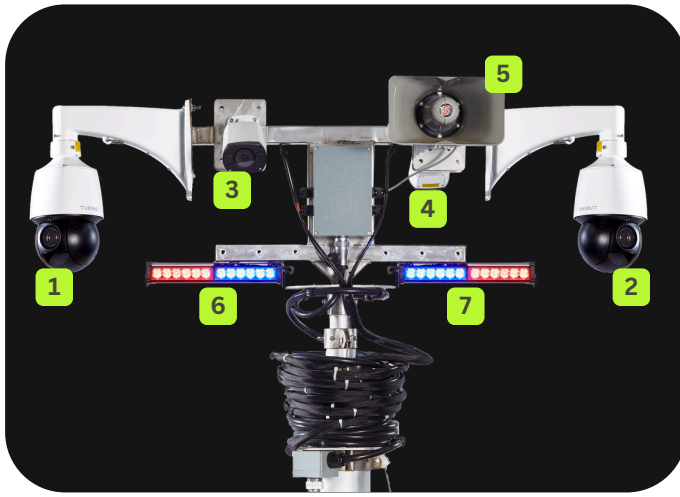

SCT+ AI

SECURITY TRAILER

ALL-IN-ONE OUTDOOR MOBILE VIDEO SURVEILLANCE

KS-1500

AI Powered

Video Analytics

Our all-in-one Comprehensive Web and Mobile Dashboard can offer:

- Live Monitoring your Assets
- Search People by Face, Color of clothing
- Search Vehicle by Color, Brand, Type
- License Plate Recognition and Search
- Smart Alerts of People and Vehicles
- 30 days cloud event recording

Key Benefits

11kWh Lithium Battery provides up to 15 days of camera system operations.

4 Led Police Lights to scare criminals away.

1500 watts SunPower solar panels charge batteries quicker than ever.

Manage security of all locations and cameras from our single dashboard

GPS Tracking System prevents trailer theft.

Monitor solar charging and video analytics through mobile application.

Customizable based on your security needs

Cutting-Edge

Innovative Hardware

- 1. 25x Optical Zoom PTZ Camera (L)
- 2. 25x Optical Zoom PTZ Camera (R)
- 3. Active-Deterrence Bullet Camera (L)
- 4. Active-Deterrence Bullet Camera (R)
- 5. 2-Way Speaker
- 6. Strobe Light (L)
- 7. Strobe Light (R)