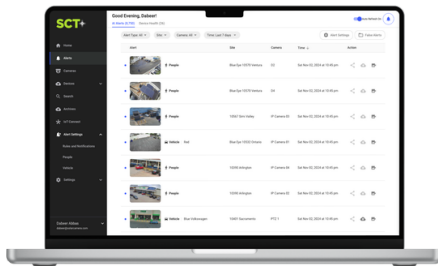

AI AI-Powered Security, Anywhere the Sun Touches.

Features Highlights

People
Facial Recognition

Vehicle
Make, Color, Body Style

People
Clothing Recognition

Vehicle
License Plate Recognition

Top Industry Use Cases